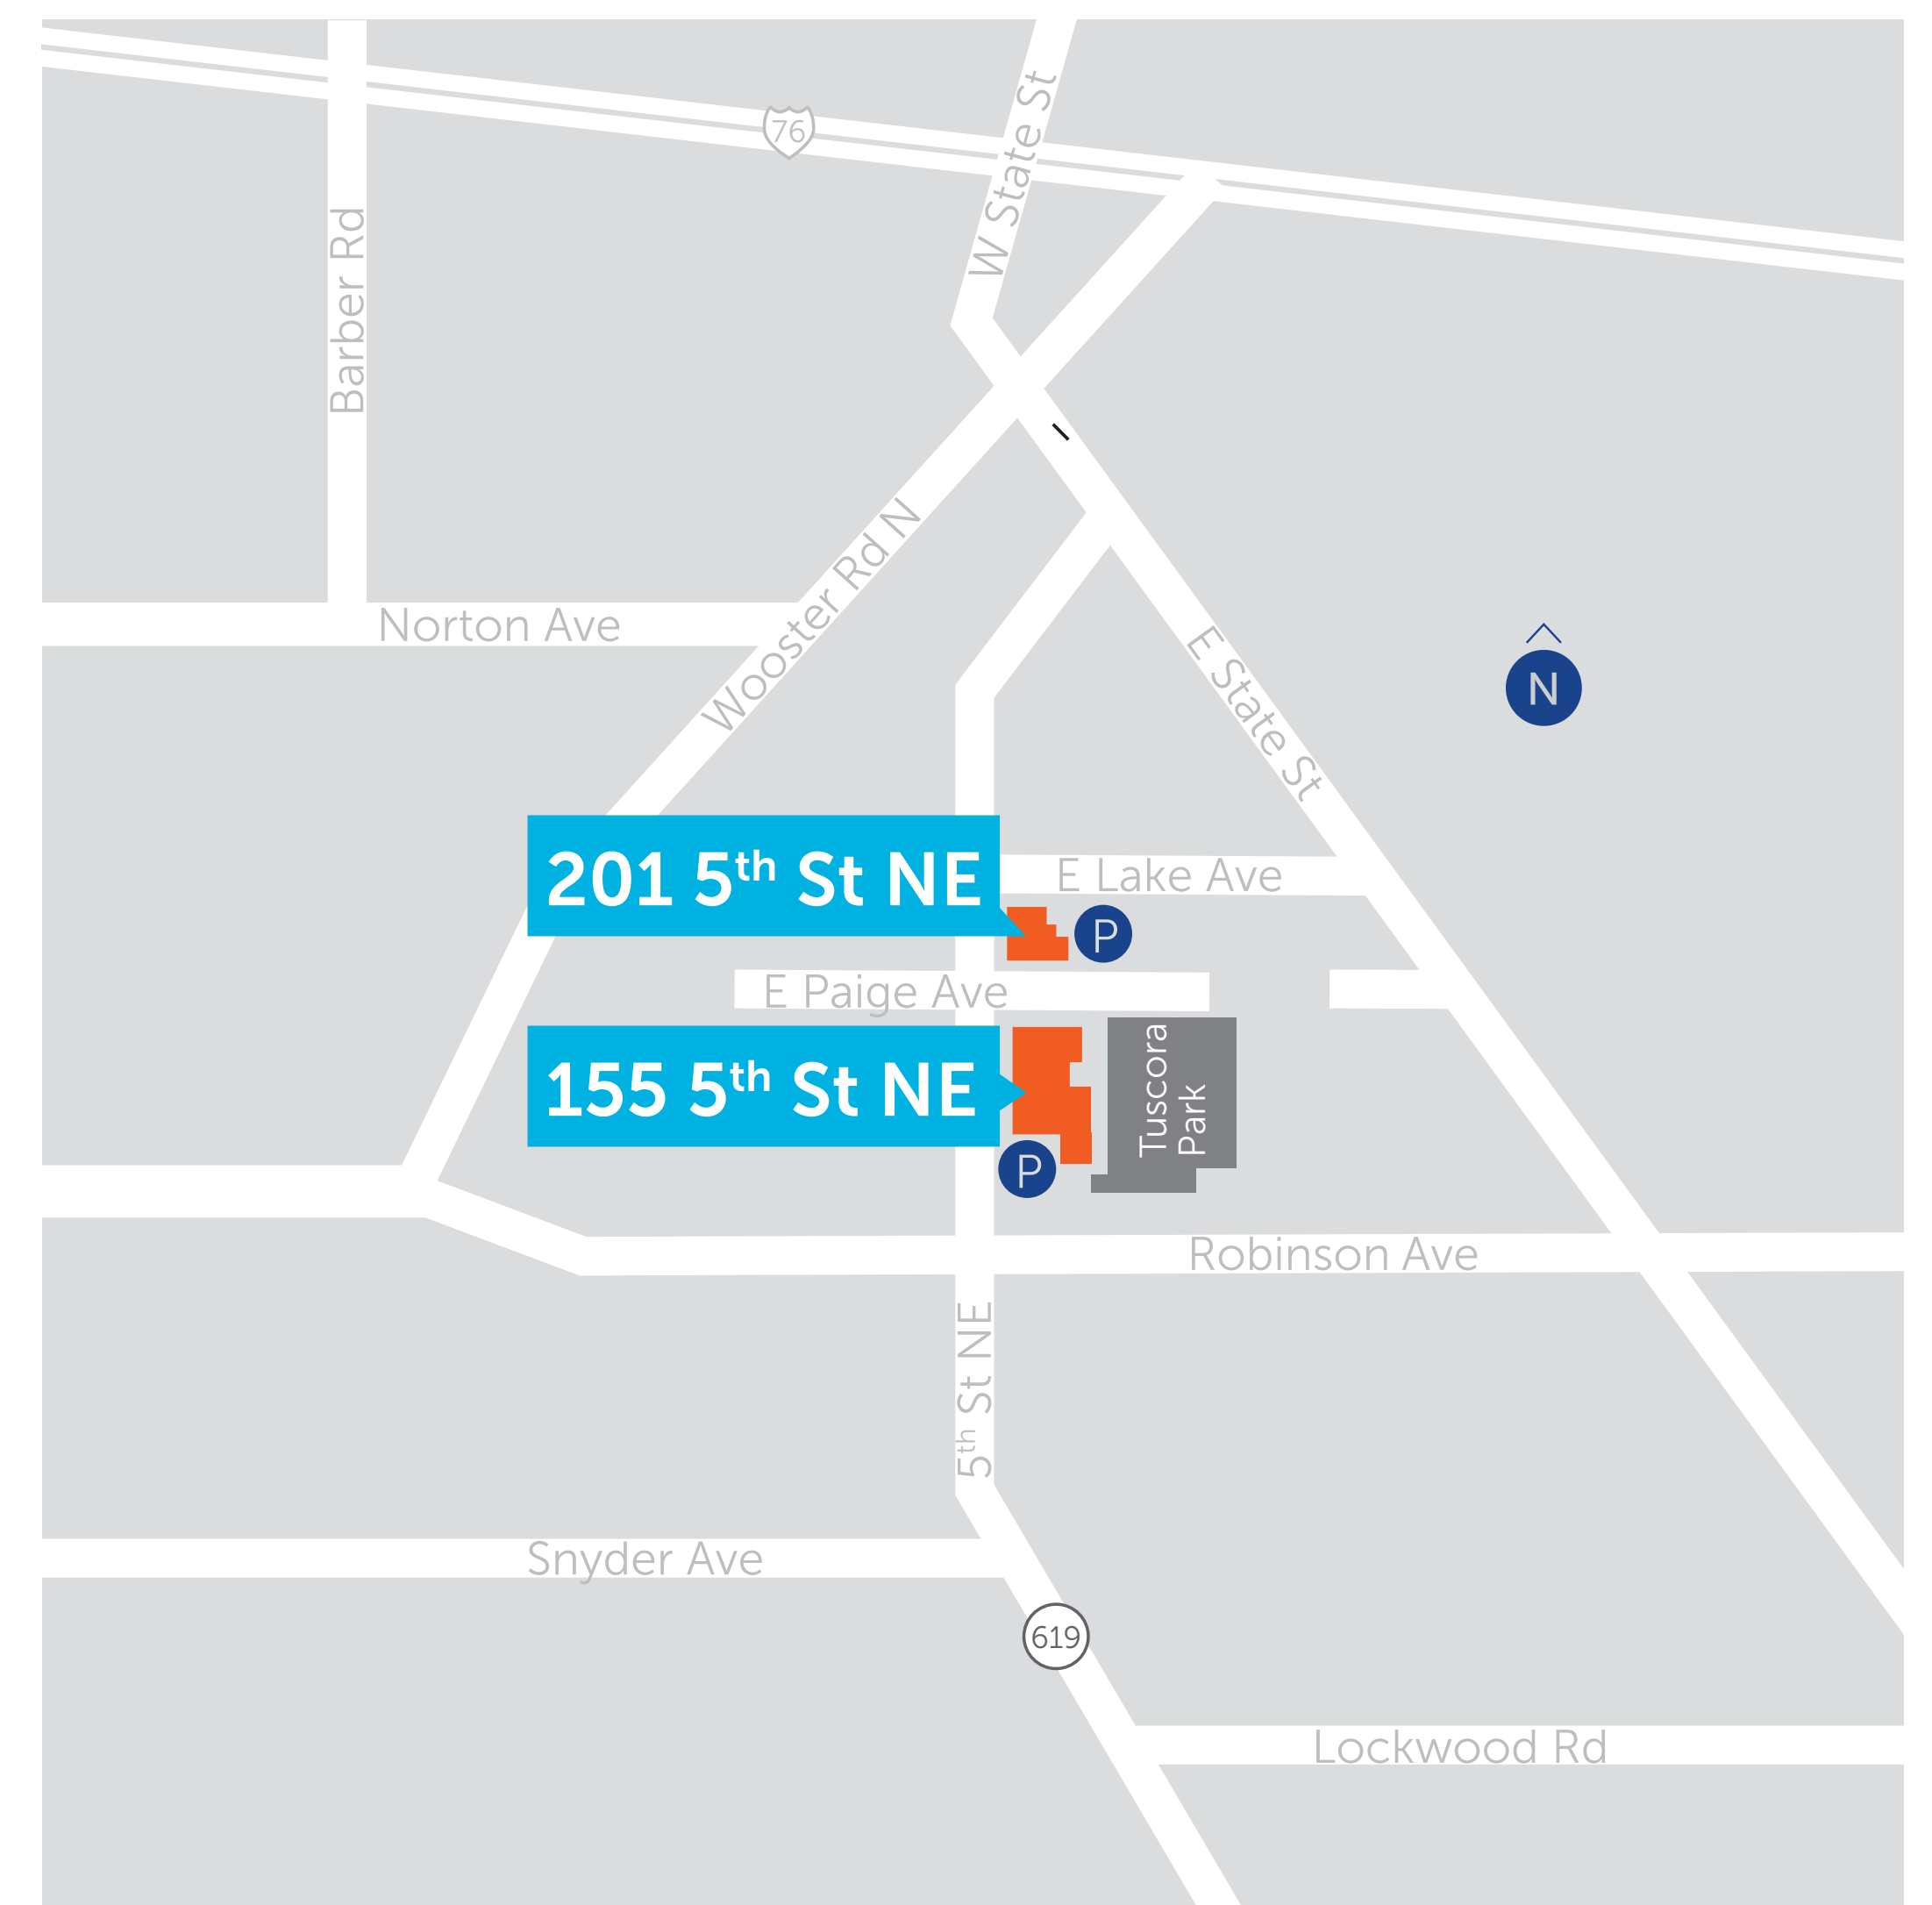

Area Map:

Summa Health System – Barberton Campus

155 5th Street NE
Barberton, Ohio 44203

Tuscora Park Pavillion

201 5th Street NE
Barberton, Ohio 44203

General Information   **330.615.3000**
Emergency Department   **330.615.3941**